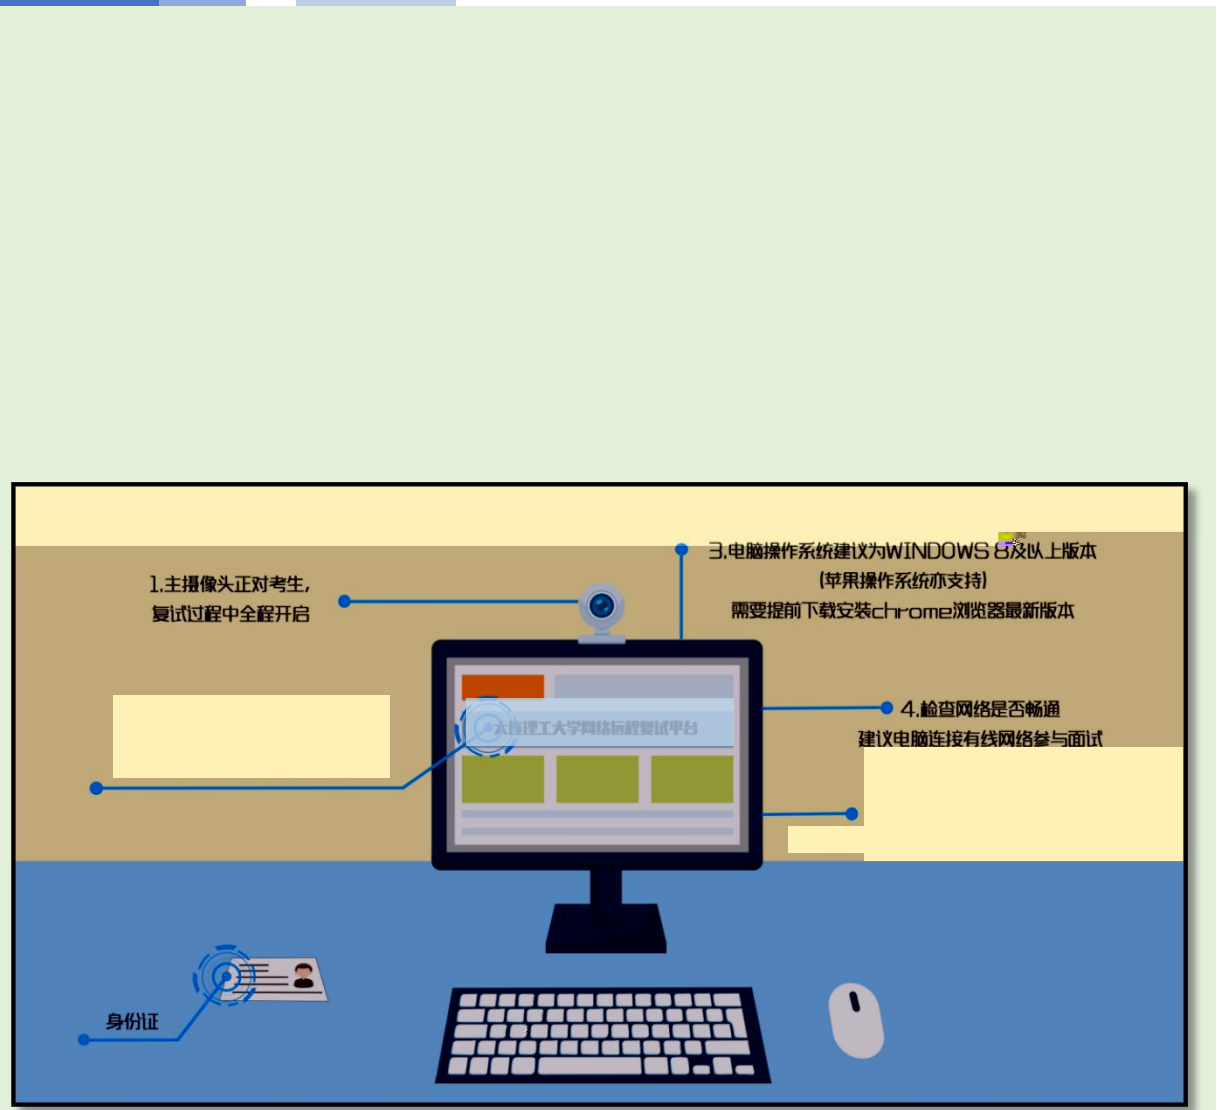

河海大學
HOHAI UNIVERSITY

河海大学
HOHAI UNIVERSITY

河海大学
HOHAI UNIVERSITY

<https://www.yjszsms.com/school/10294>

The screenshot shows the user interface of the 'Graduate Admission Online Interview Platform'. At the top left is the Hohai University logo and name. The main header area has a blue background with the title '研究生招生在线面试平台' (Graduate Admission Online Interview Platform) and the subtitle 'Remote Interview Service Platform'. A prominent '设备检测' (Device Check) button is located in the center-left of this header, with a red arrow pointing to it. To the right is a 3D illustration of a laptop and books. Below the header, a grey bar displays 'Welcome 马' (Welcome Ma) and two online service icons labeled '考生须知' (Candidate须知), '在线客服1' (Online Service 1), and '在线客服2' (Online Service 2). A yellow banner below the welcome message reads '请先检测您的设备!' (Please check your device first!). On the right side, there is a '通知公告' (Notice) section with a red arrow pointing to its title. The bottom of the page features a decorative illustration of a desert landscape with a cactus and a lizard.