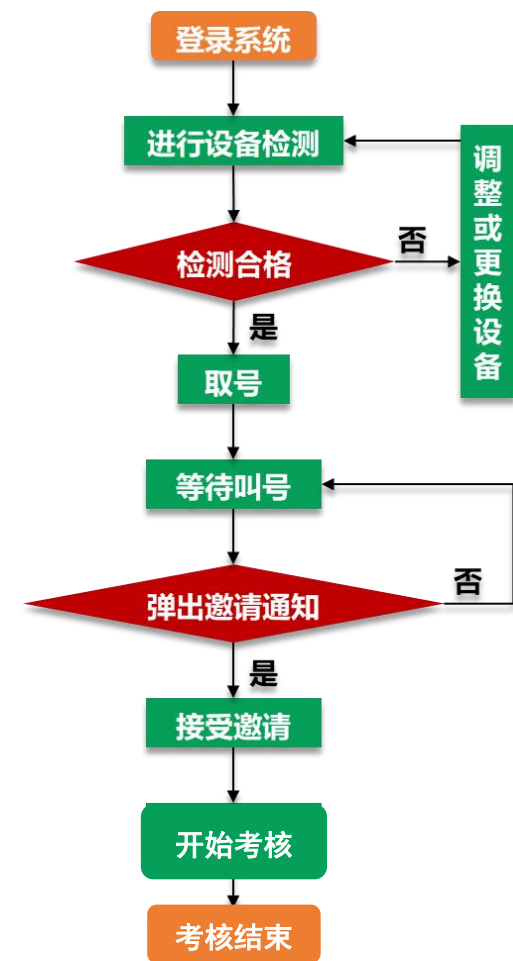

河海大學
HOHAI UNIVERSITY

河海大学
HOHAI UNIVERSITY

河海大学
HOHAI UNIVERSITY

<https://www.yjszsms.com/school/10294>

The screenshot shows the user interface of the 'Graduate Admission Online Interview Platform'. At the top left is the Hohai University logo and name. The main header area has a blue background with the title '研究生招生在线面试平台' (Graduate Admission Online Interview Platform) and the subtitle 'Remote Interview Service Platform'. A prominent '设备检测' (Device Check) button is located in the center-left of this header, with a red arrow pointing to it. To the right is a 3D illustration of a laptop and books. Below the header, a grey bar displays 'Welcome 马' (Welcome Ma) and two online service icons labeled '考生须知' (Candidate须知), '在线客服1' (Online Service 1), and '在线客服2' (Online Service 2). A yellow banner below the welcome message reads '请先检测您的设备!' (Please check your device first!). On the right side, there is a '通知公告' (Notice) section with a red arrow pointing to its title. The bottom of the page features a decorative illustration of a desert landscape with a cactus and a lizard.

河海大学
HOHAI UNIVERSITY

www.yjszsms.com 想要

使用您的麦克风

使用您的摄像头

允许

禁止

设备检测

麦克风