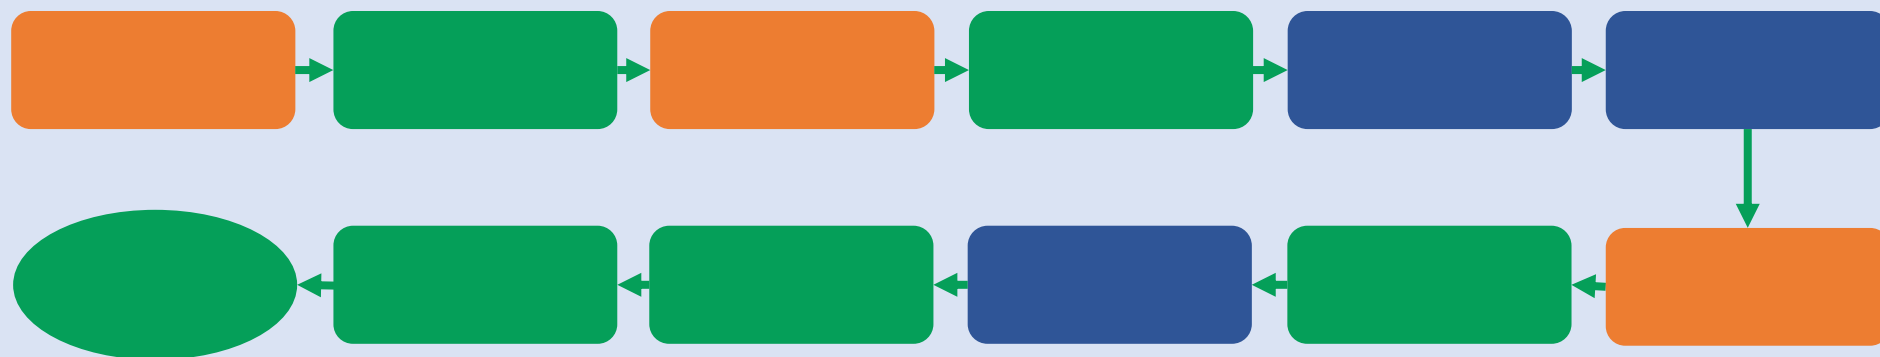

河海大學
HOHAI UNIVERSITY

河海大学
HOHAI UNIVERSITY

河海大学
HOHAI UNIVERSITY

<https://www.yjszsms.com/school/10294>

The screenshot shows the user interface of the 'Graduate Admission Online Interview Platform'. At the top left is the Hohai University logo and name. The main header area has a blue background with the title '研究生招生在线面试平台' (Graduate Admission Online Interview Platform) and the subtitle 'Remote Interview Service Platform'. A prominent '设备检测' (Device Check) button is located in the center-left of this header, with a red arrow pointing to it. To the right is a 3D illustration of a laptop and books. Below the header, a grey bar displays 'Welcome 马' (Welcome Ma) and two online service icons labeled '考生须知' (Candidate须知), '在线客服1' (Online Service 1), and '在线客服2' (Online Service 2). A yellow banner below the welcome message reads '请先检测您的设备!' (Please check your device first!). On the right side, there is a '通知公告' (Notice) section with a red arrow pointing to its title. The bottom of the page features a decorative illustration of a desert landscape with a cactus and a lizard.